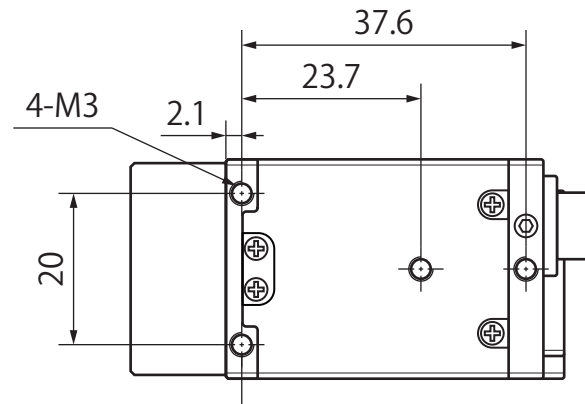

EG-Camera (type-d)

Tripod adapter