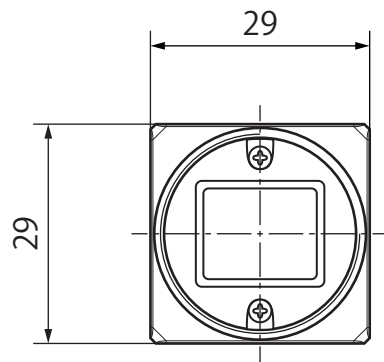

EG-Camera (type-d)

Tripod adapter