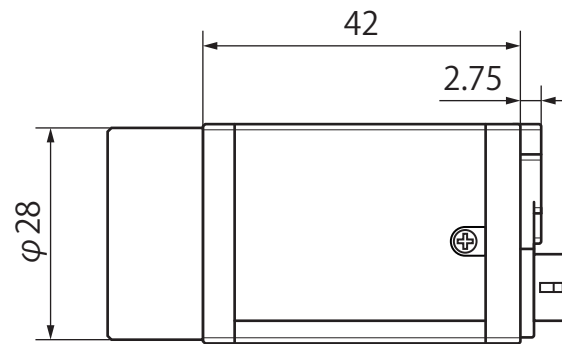

EG-Camera (type-d)

Tripod adapter