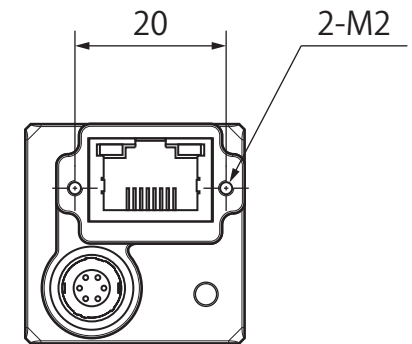

EG-Camera (type-d)

Tripod adapter