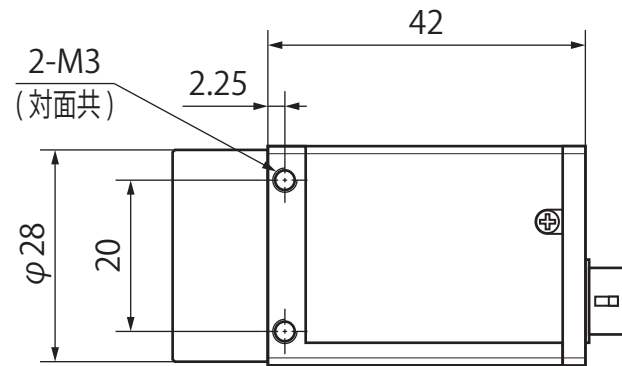

EG-Camera (type-b)

Tripod adapter