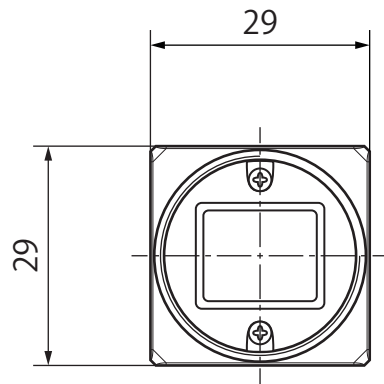

EG-Camera (type-b)

Tripod adapter