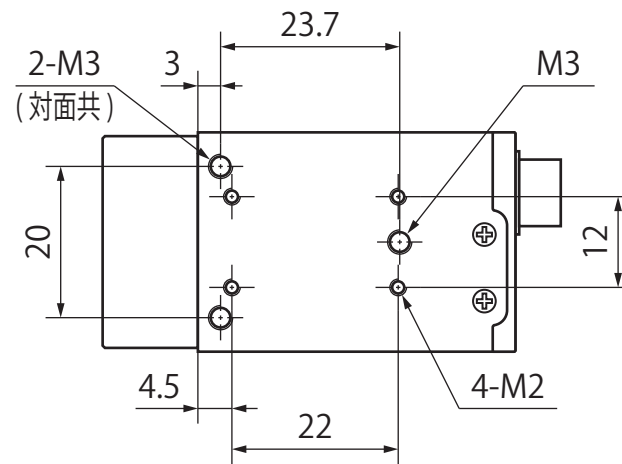

EG-Camera (type-b)

Tripod adapter