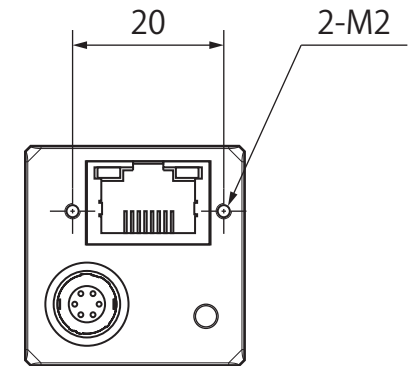

EG-Camera (type-b)

Tripod adapter