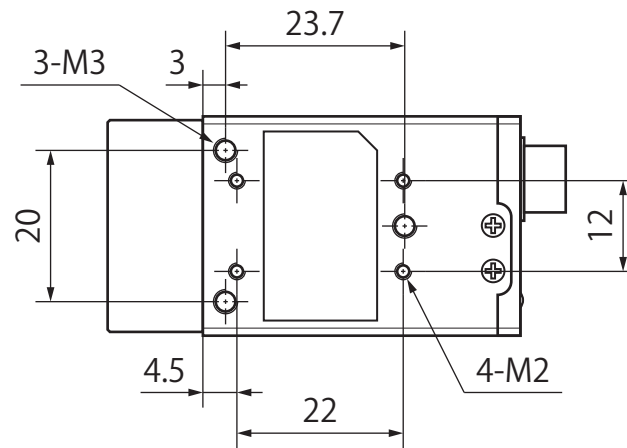

EG-Camera (type-a)

Tripod adapter