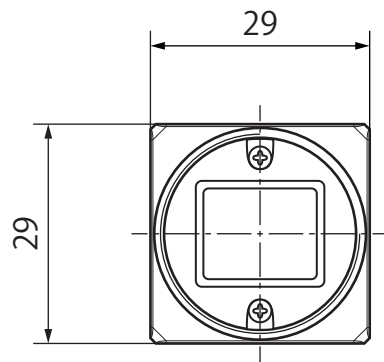

EG-Camera (type-a)

Tripod adapter